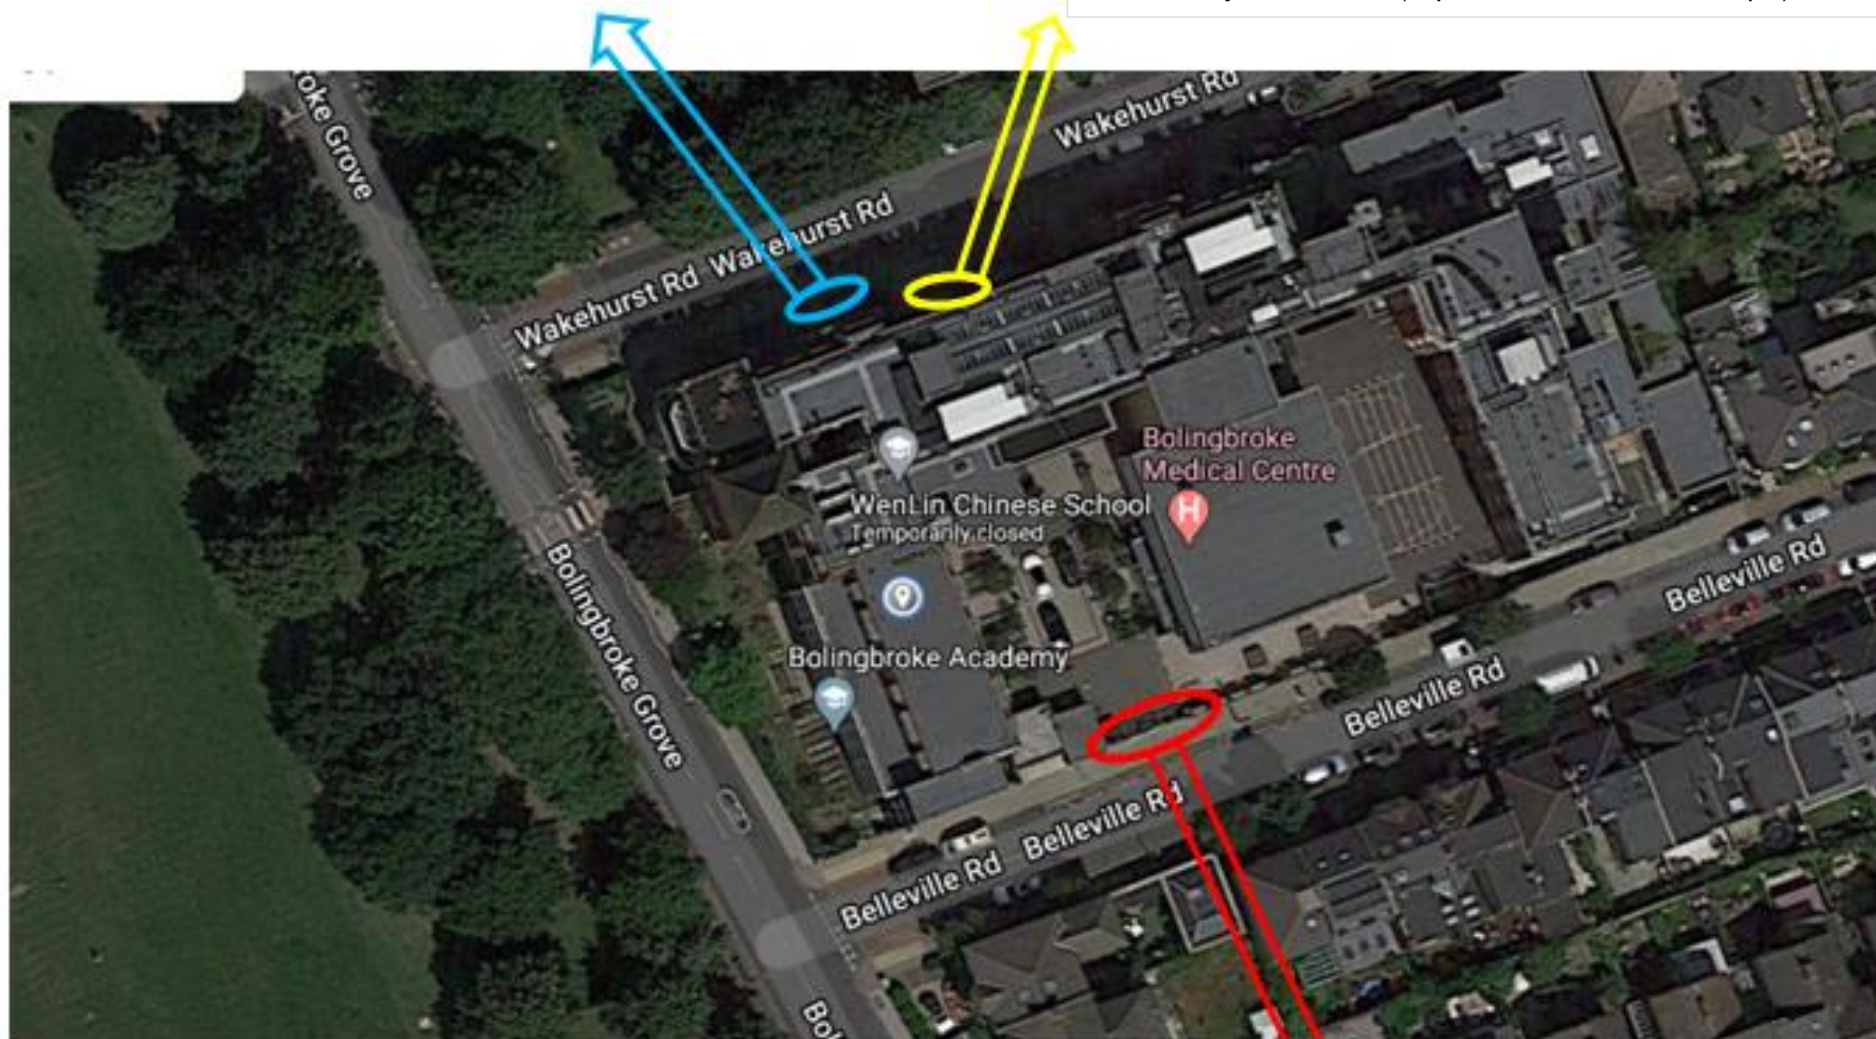

Art - Wakehurst Road pathway gate (not main foyer) to Art Room

PE via Wakehurst road entrance to S.04

GCSE Computer science and Year 12 Applied Science via Wakehurst Road foyer entrance and sign in.

Community Classrooms (Key Worker and Vulnerable Pupils) via Wakehurst

Drama (Commons – Courtyard entrance)

Music (Central stairs entrance) via Belleville Road gate.