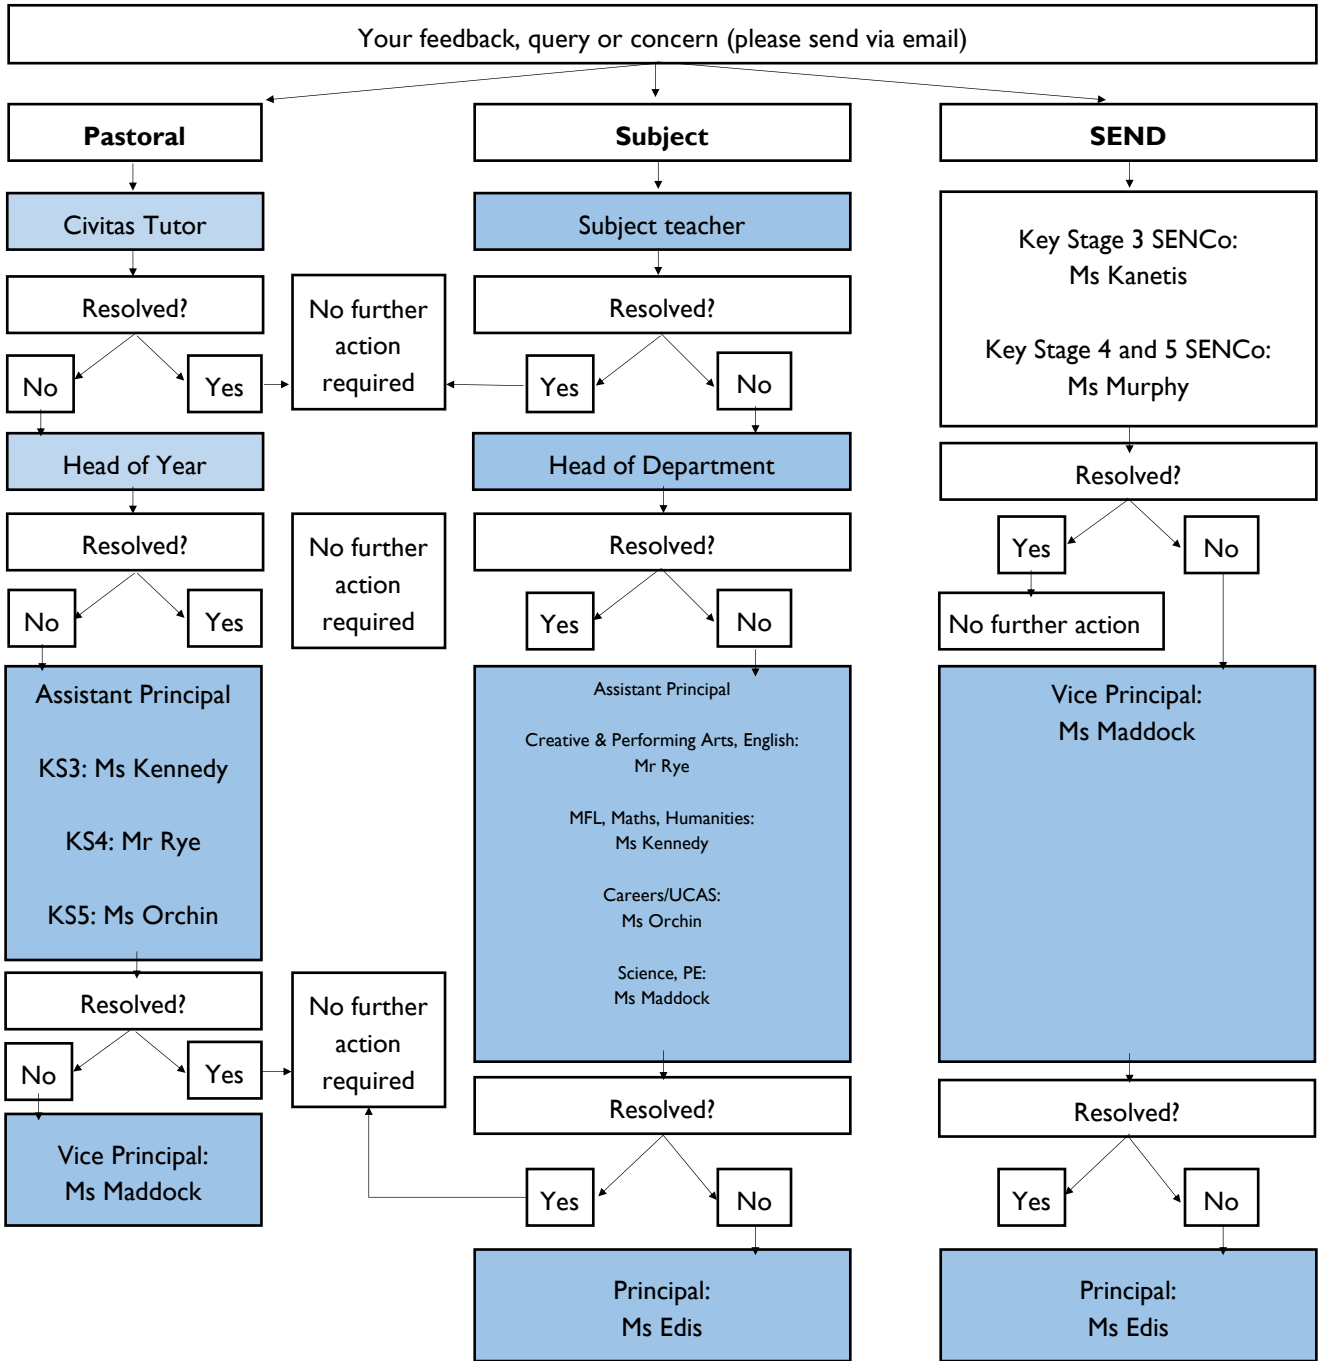

Our Communications Structure

Our Administration Team

Reception and Pupil Services

General enquiries
First Aid
Pupil welfare

PA to the Principal

Scheduled meetings
Admissions
Governors
Staff

Operations Manager

Operational Issues
Premises
IT